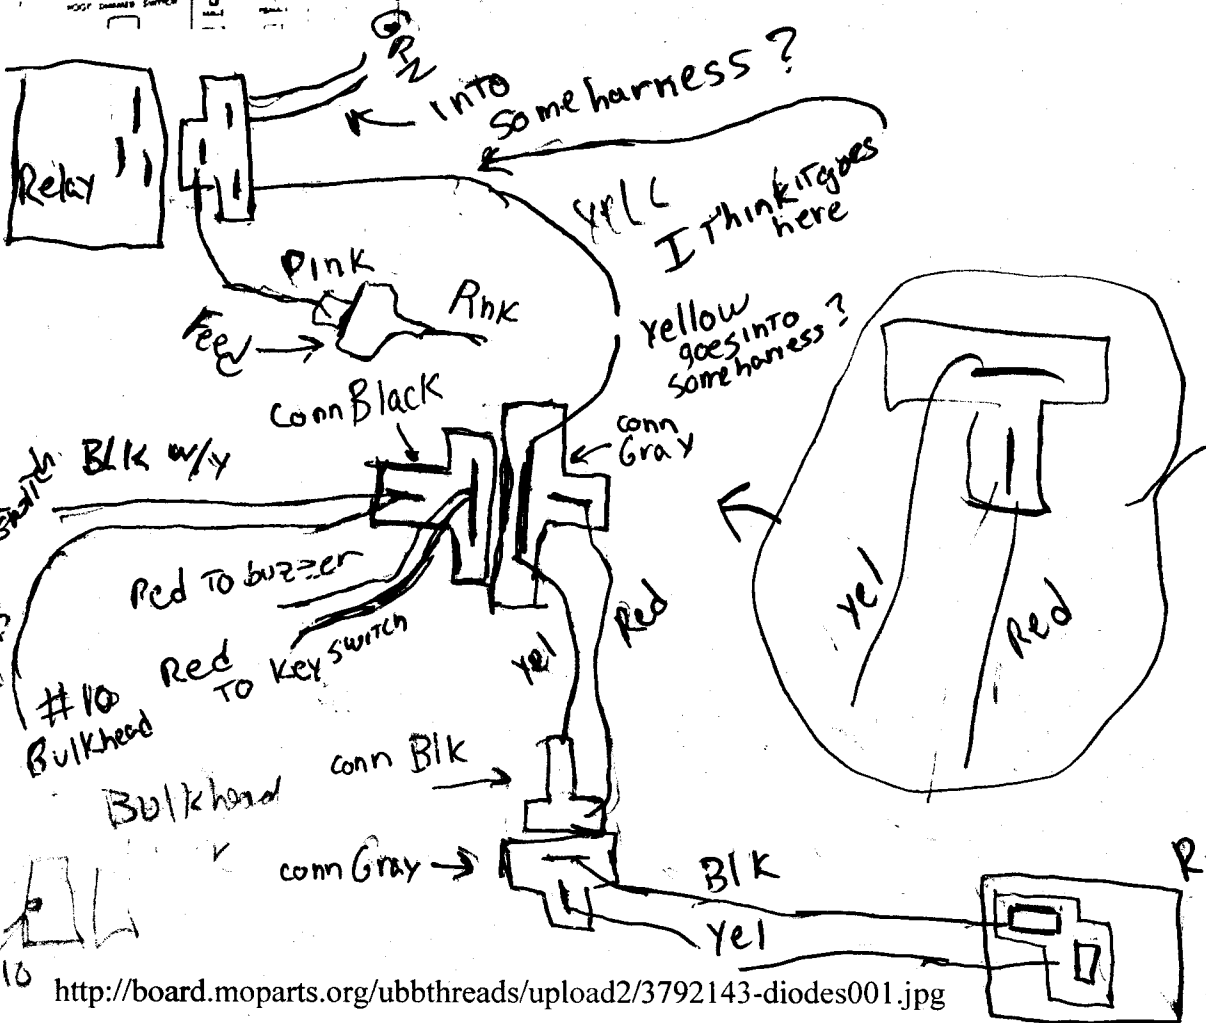

WIRING DIAGRAMS - ELECTRICAL 9-85

Burnt original.

New 4004 diode

www.julesdaddie.com

Restored.

Relay under dash of Rad'n
11/4/2008