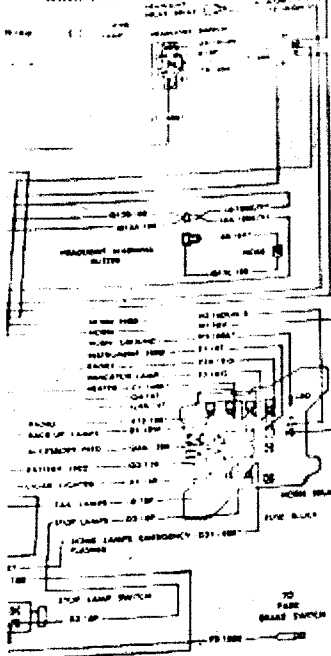

WIRING DIAGRAMS - ELECTRICAL 9-85

Burnt original.

New 4004 diode

www.julesdaddie.com

Restored.

Relay under dash of Rad'n
11/4/2008