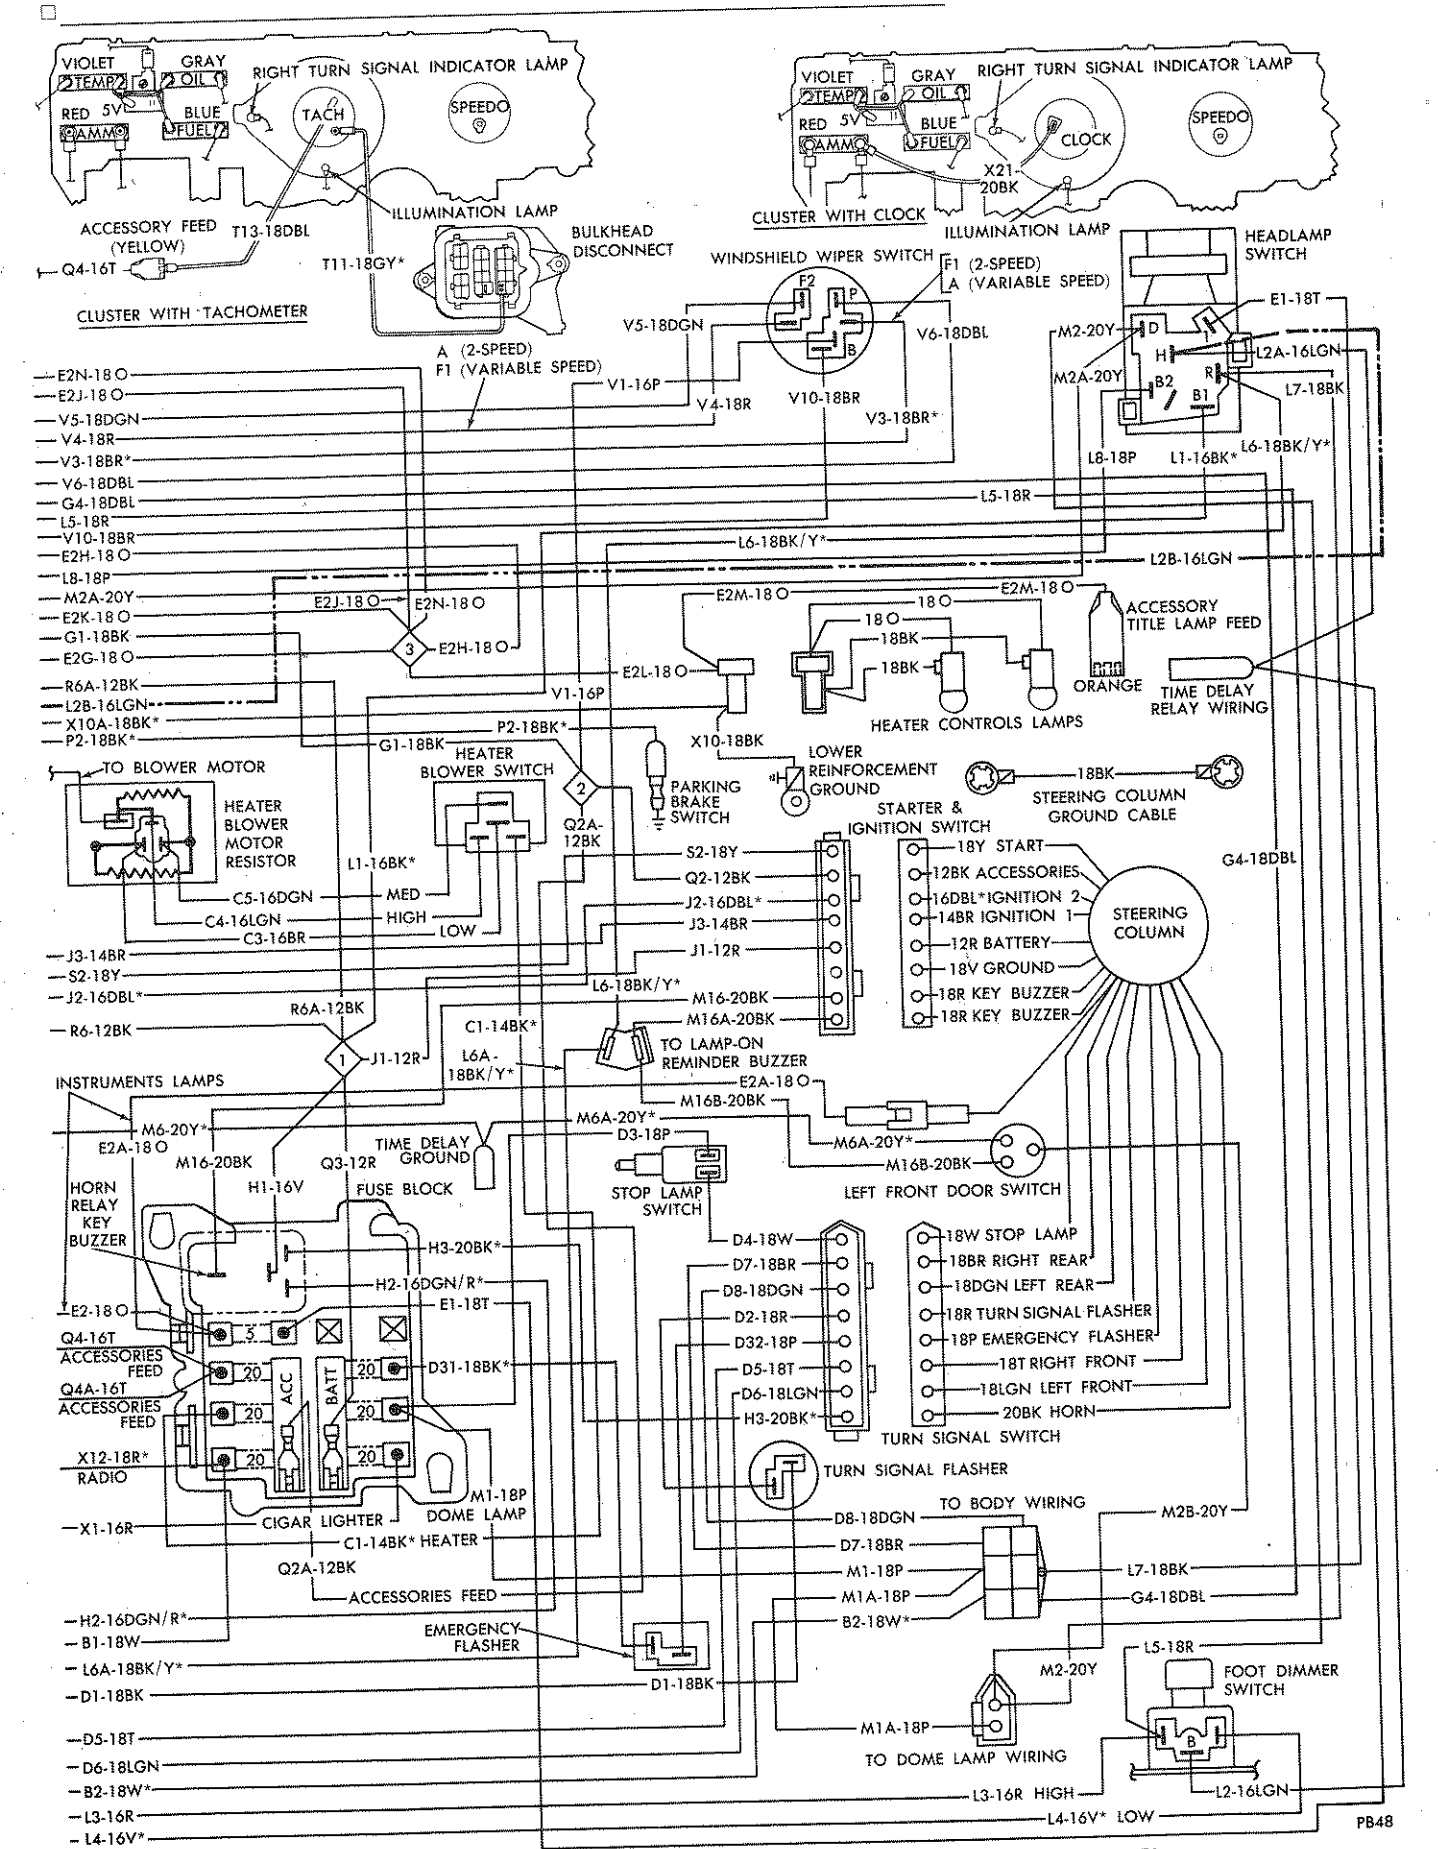

# 8-160 WIRING DIAGRAMS

Fig. 21 - Instrument Panel Wiring - (Rallye Cluster) - Coronet and Charger

# WIRING DIAGRAMS 8-161

Fig. 21 - Instrument Panel Wiring - (Rallye Cluster) - Coronet and Charger