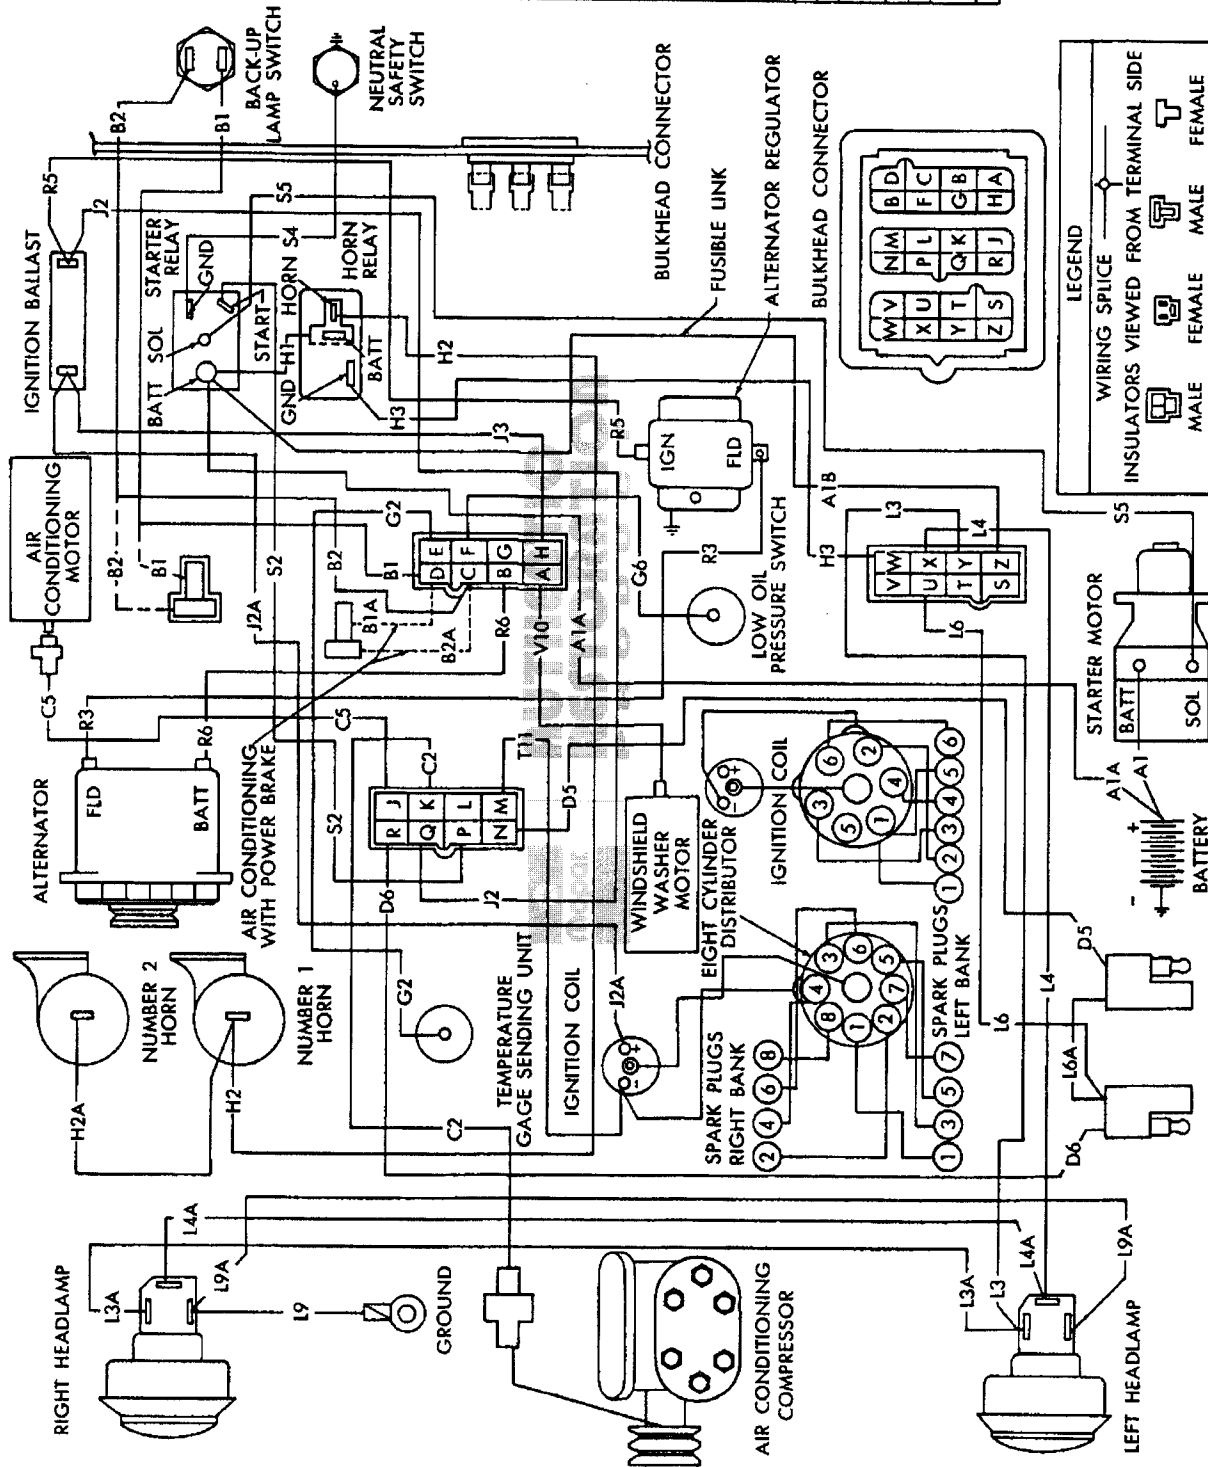

CIRCUITS	
CIR	G.A. COLOR
A1	6B RED
A1A	10 BLACK
A1B	16 DARK BLUE
B1	18 VIOLET
B1A	18 VIOLET
B2	18 VIOLET
B2A	18 VIOLET
C2	18 DARK BLUE
C5	18 DARK BLUE
D5	18 TAN
D6	18 LIGHT GREEN
G2	18 VIOLET
G6	18 GRAY
H1	16 VIOLET
H2	16 DARK GREEN
H2A	16 DARK GREEN
H3	18 BLACK WITH TRACER
J2	16 DARK BLUE
J2A	14 DARK BLUE
J3	14 BROWN
L3	18 RED
L3A	18 RED
L4	18 BLACK
L4A	18 BLACK
L6	18 YELLOW
L6A	18 YELLOW
L9	18 WHITE
L9A	18 WHITE
R3	18 DARK GREEN
R5	18 DARK BLUE
R6	12 BLACK
S2	18 BLACK WITH YEL TRACER
S4	16 BLACK
S5	12 BROWN
T11	18 GRAY WITH TRACER
V10	18 BROWN

Fig. 16—Engine Compartment Wiring—Valiant-Barracuda Models