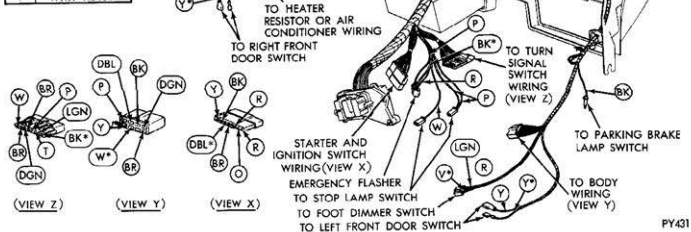

**Fig. 1—Air Conditioner, Heater, Rear Window Defogger, Speed Control and Console Gear Selector Wiring—Barracuda**

COLOR CODE	
BK	BLACK
BR	BROWN
DBL	DARK BLUE
DGN	DARK GREEN
GY	GRAY
LBL	LIGHT BLUE
LGN	LIGHT GREEN
LN	ORANGE
O	PINK
R	RED
T	TAN
V	VIOLET
W	WHITE
Y	YELLOW
*	WITH TRACER

PY41

**Fig. 11—Instrument Panel Main Harness Hook-Up—Barracuda**

PY432

**Fig. 12—Cluster Wiring—Barracuda**

**Fig. 15—Instrument Panel Harness to Body Harness Hook-Up—Barracuda**