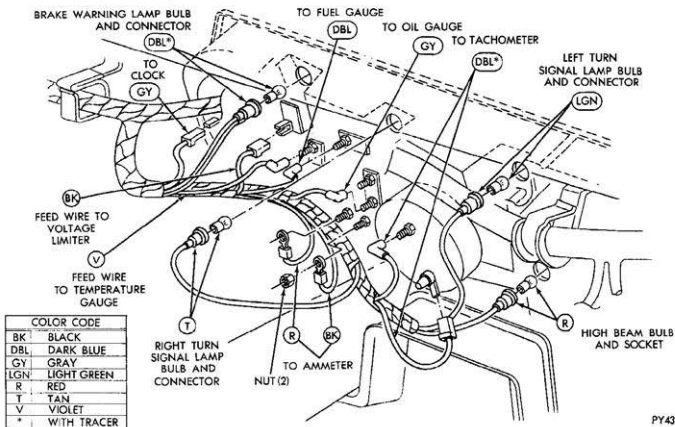

**Fig. 1—Air Conditioner, Heater, Rear Window Defogger, Speed Control and Console Gear Selector Wiring—Barracuda**

COLOR CODE	
BK	BLACK
BR	BROWN
DBL	DARK BLUE
DGN	DARK GREEN
GY	GRAY
LBL	LIGHT BLUE
LGN	LIGHT GREEN
LN	ORANGE
O	PINK
R	RED
T	TAN
V	VIOLET
W	WHITE
Y	YELLOW
*	WITH TRACER

PY41

**Fig. 11—Instrument Panel Main Harness Hook-Up—Barracuda**

PY432

**Fig. 12—Cluster Wiring—Barracuda**

**Fig. 15—Instrument Panel Harness to Body Harness Hook-Up—Barracuda**