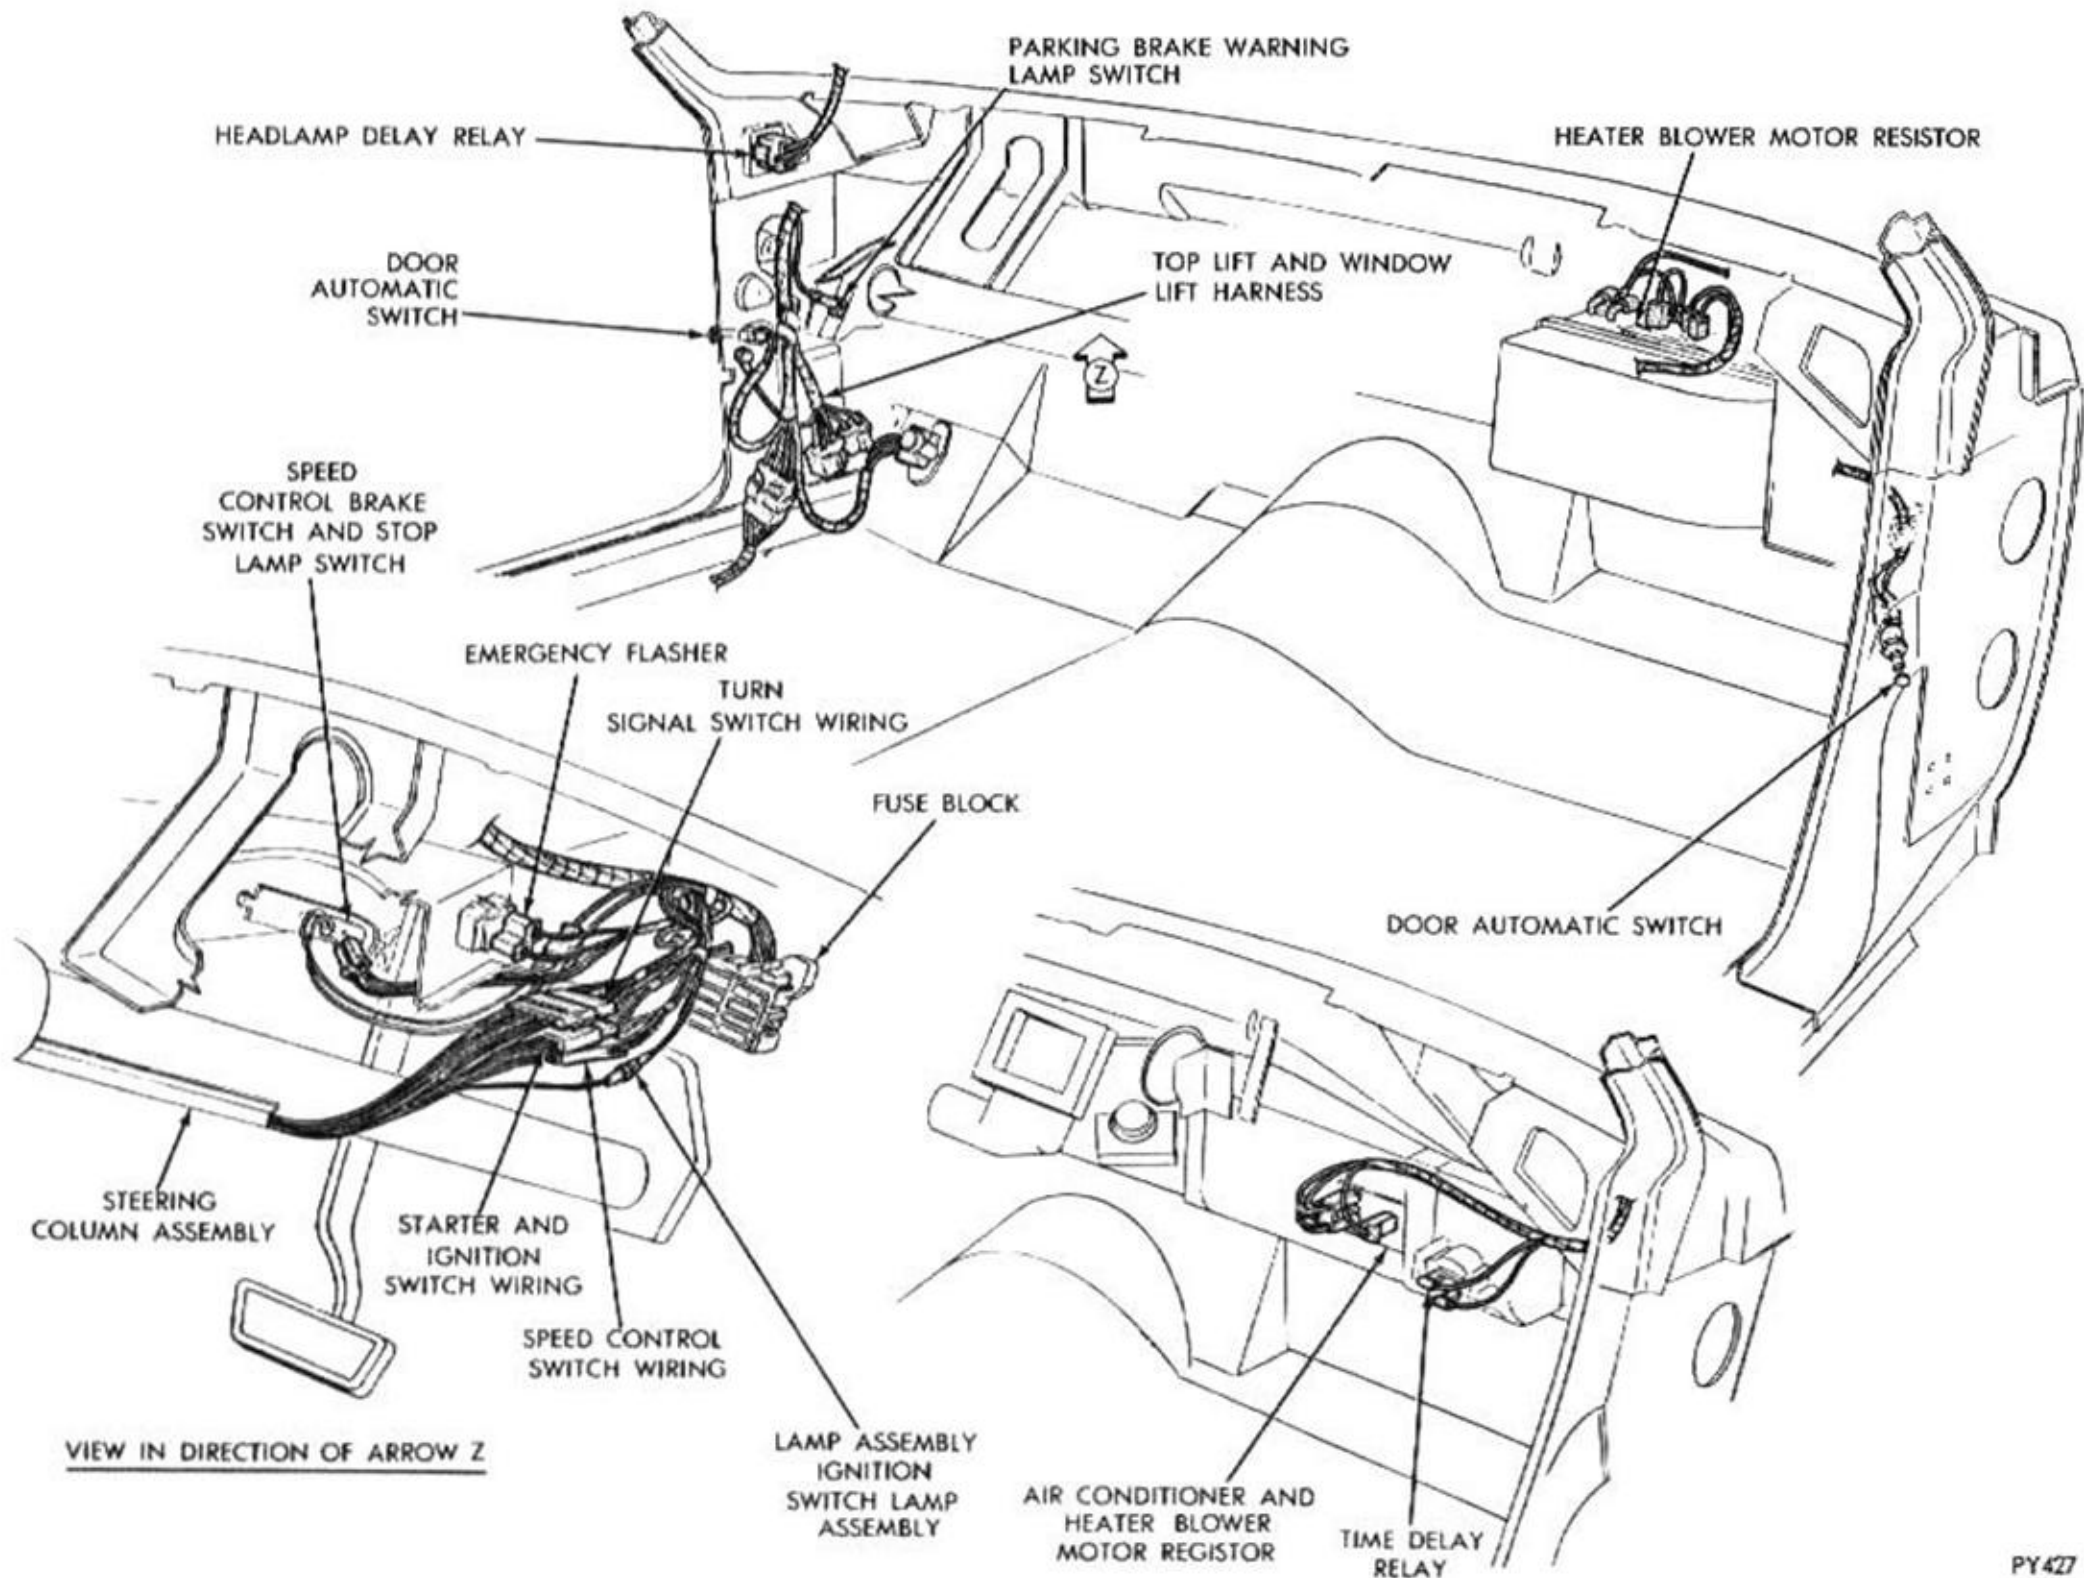

**Fig. 1—Air Conditioner, Heater, Rear Window Defogger, Speed Control and Console Gear Selector Wiring—Barracuda**

COLOR CODE	
BK	BLACK
BR	BROWN
DBL	DARK BLUE
DGN	DARK GREEN
GY	GRAY
LBL	LIGHT BLUE
LGN	LIGHT GREEN
LN	ORANGE
O	PINK
R	RED
T	TAN
V	VIOLET
W	WHITE
Y	YELLOW
*	WITH TRACER

PY41

**Fig. 11—Instrument Panel Main Harness Hook-Up—Barracuda**

PY432

**Fig. 12—Cluster Wiring—Barracuda**

**Fig. 15—Instrument Panel Harness to Body Harness Hook-Up—Barracuda**