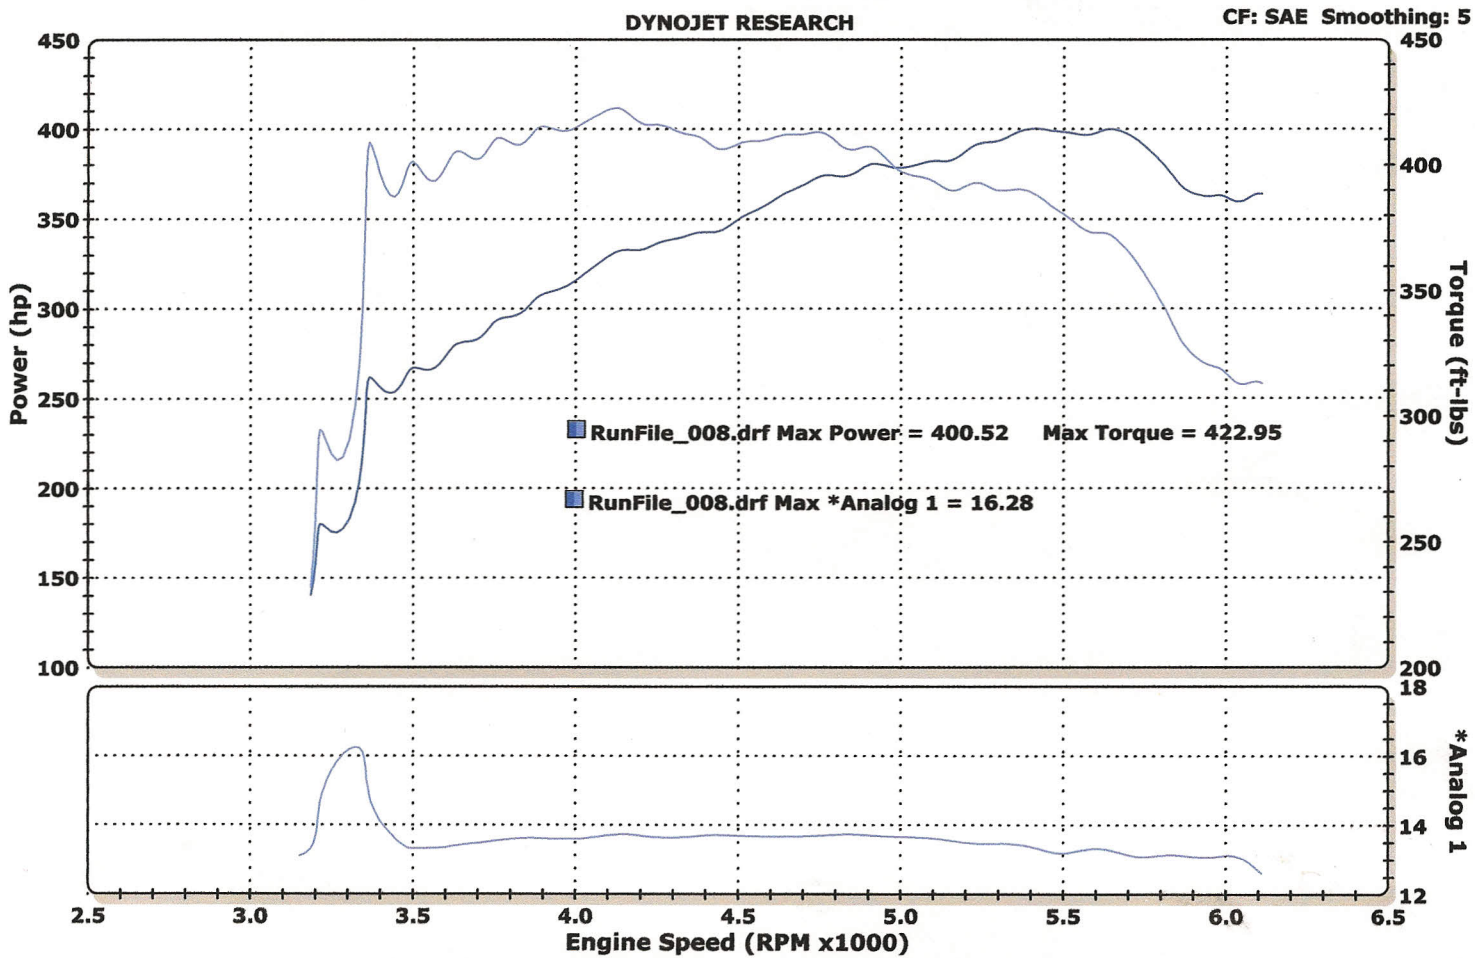

JAKE'S AUTOMOTIVE

CLASSIC AND MUSCLE CAR CENTER

■ RunFile_008.drf - 12/29/2010 4:49:25 PM Run Type: RO Run Conditions: 65.78 °F, 29.47 in-Hg, Humidity: 25%, SAE: 0.98
 Max Power = 400.52 Max Torque = 422.95 Max *Analog 1 = 16.28